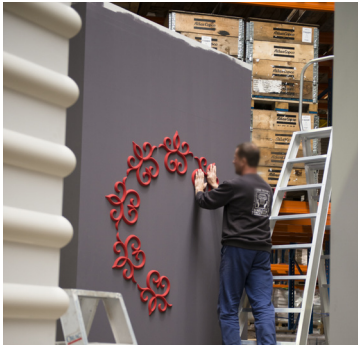

## SCALA G71

42,5

35

PUROTOUCH®  
Dimensions: 42,5 x 35 x 1,5 cm

DARING DIMENSIONS  
DESIGNED BY U

ULF MORITZ

FOR  
**ORAC**  
DECOR

SCALE 1/20  
INNER CIRCLE Ø 20 CM  
SCALA ELEMENTS: **4 UNITS**

FOLLOW THESE STEPS TO COMPLETE  
THE FIGURE PICTURED ON THE LEFT

DecoFix Pro

SCALE 1/20  
 INNER CIRCLE Ø 84 CM  
 SCALA ELEMENTS: **9 UNITS**

FOLLOW THESE STEPS TO COMPLETE  
 THE FIGURE PICTURED ON THE LEFT

# SCALA DIAMONDS

OTHER INSPIRING PROJECTS

Ø 40 cm  
SCALE 100%

Ø 40 cm  
SCALE 100%

Ø 20 cm