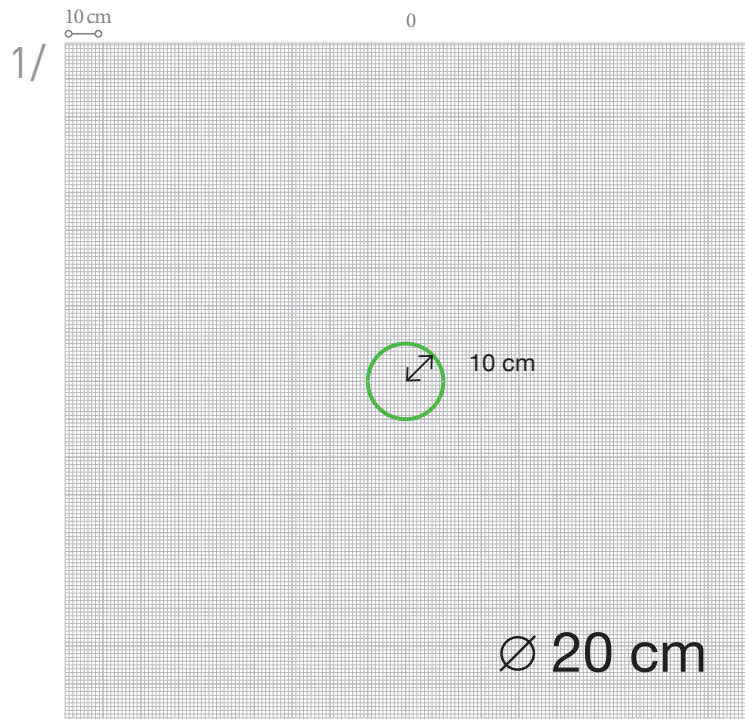

## SCALA G71

42,5

35

PUROTOUCH®  
Dimensions: 42,5 x 35 x 1,5 cm

DARING DIMENSIONS  
DESIGNED BY U

ULF MORITZ

FOR  
**ORAC**  
DECOR

SCALE 1/20  
INNER CIRCLE Ø 20 CM  
SCALA ELEMENTS: **4 UNITS**

FOLLOW THESE STEPS TO COMPLETE  
THE FIGURE PICTURED ON THE LEFT

DecoFix Pro

SCALE 1/20  
 INNER CIRCLE Ø 84 CM  
 SCALA ELEMENTS: **9 UNITS**

FOLLOW THESE STEPS TO COMPLETE  
 THE FIGURE PICTURED ON THE LEFT

# SCALA DIAMONDS

OTHER INSPIRING PROJECTS

Ø 40 cm  
SCALE 100%

Ø 40 cm  
SCALE 100%

Ø 20 cm