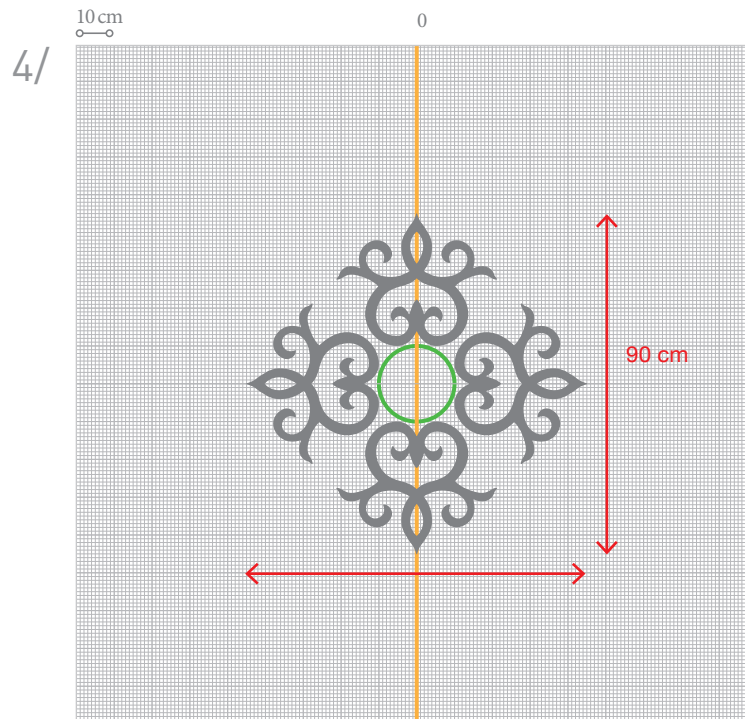

## SCALA G71

42,5

35

PUROTOUCH®  
Dimensions: 42,5 x 35 x 1,5 cm

DARING DIMENSIONS  
DESIGNED BY U

ULF MORITZ

FOR  
**ORAC**  
DECOR

SCALE 1/20  
INNER CIRCLE Ø 20 CM  
SCALA ELEMENTS: **4 UNITS**

FOLLOW THESE STEPS TO COMPLETE  
THE FIGURE PICTURED ON THE LEFT

DecoFix Pro

SCALE 1/20  
 INNER CIRCLE Ø 84 CM  
 SCALA ELEMENTS: **9 UNITS**

FOLLOW THESE STEPS TO COMPLETE  
 THE FIGURE PICTURED ON THE LEFT

# SCALA DIAMONDS

OTHER INSPIRING PROJECTS

Ø 40 cm  
SCALE 100%

Ø 40 cm  
SCALE 100%

Ø 20 cm