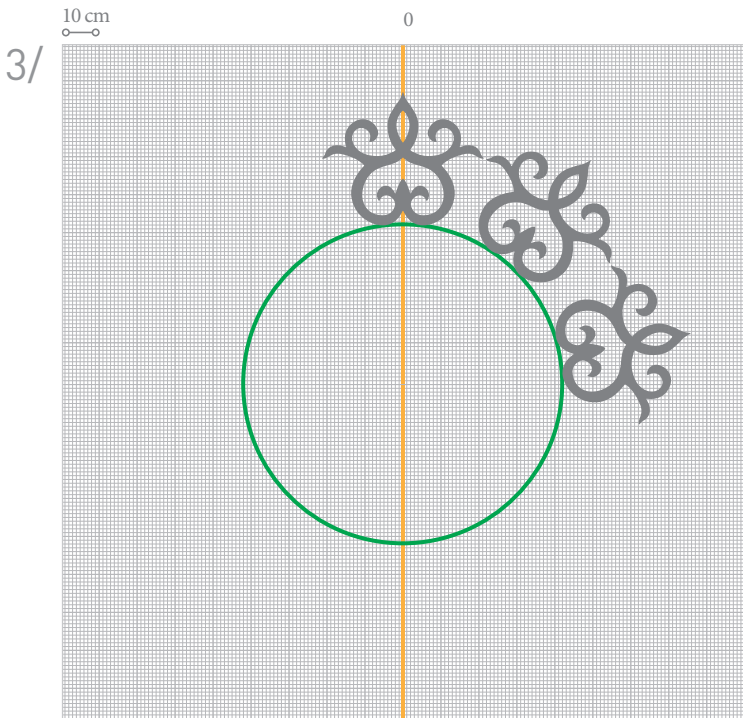

## SCALA G71

42,5

35

PUROTOUCH®  
Dimensions: 42,5 x 35 x 1,5 cm

DARING DIMENSIONS  
DESIGNED BY U

ULF MORITZ

FOR  
**ORAC**  
DECOR

SCALE 1/20  
INNER CIRCLE Ø 20 CM  
SCALA ELEMENTS: **4 UNITS**

FOLLOW THESE STEPS TO COMPLETE  
THE FIGURE PICTURED ON THE LEFT

DecoFix Pro

SCALE 1/20  
 INNER CIRCLE Ø 84 CM  
 SCALA ELEMENTS: **9 UNITS**

FOLLOW THESE STEPS TO COMPLETE  
 THE FIGURE PICTURED ON THE LEFT

# SCALA DIAMONDS

OTHER INSPIRING PROJECTS

Ø 40 cm  
SCALE 100%

Ø 40 cm  
SCALE 100%

Ø 20 cm