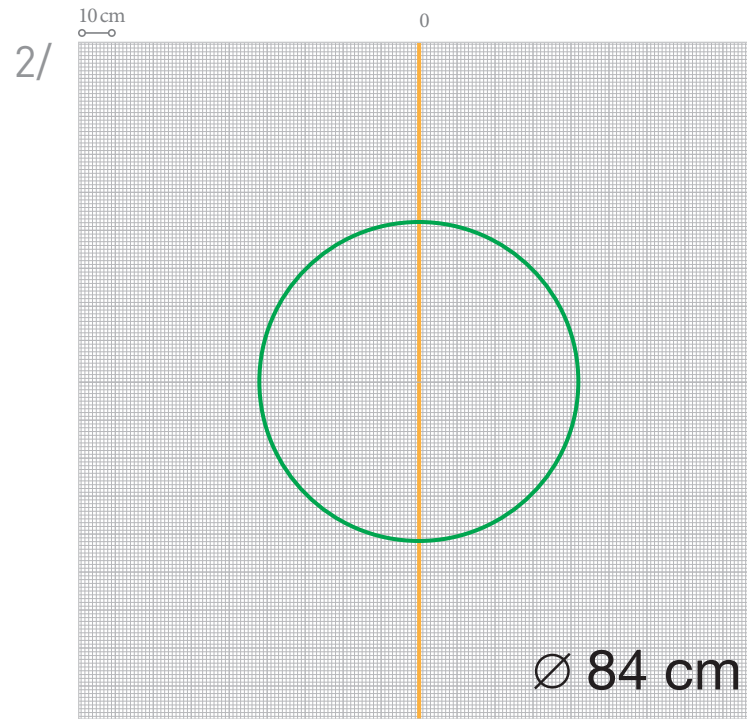

## SCALA G71

42,5

35

PUROTOUCH®  
Dimensions: 42,5 x 35 x 1,5 cm

DARING DIMENSIONS  
DESIGNED BY U

ULF MORITZ

FOR  
**ORAC**  
DECOR

SCALE 1/20  
INNER CIRCLE Ø 20 CM  
SCALA ELEMENTS: **4 UNITS**

FOLLOW THESE STEPS TO COMPLETE  
THE FIGURE PICTURED ON THE LEFT

DecoFix Pro

SCALE 1/20  
 INNER CIRCLE Ø 84 CM  
 SCALA ELEMENTS: **9 UNITS**

FOLLOW THESE STEPS TO COMPLETE  
 THE FIGURE PICTURED ON THE LEFT

# SCALA DIAMONDS

OTHER INSPIRING PROJECTS

Ø 40 cm  
SCALE 100%

Ø 40 cm  
SCALE 100%

Ø 20 cm