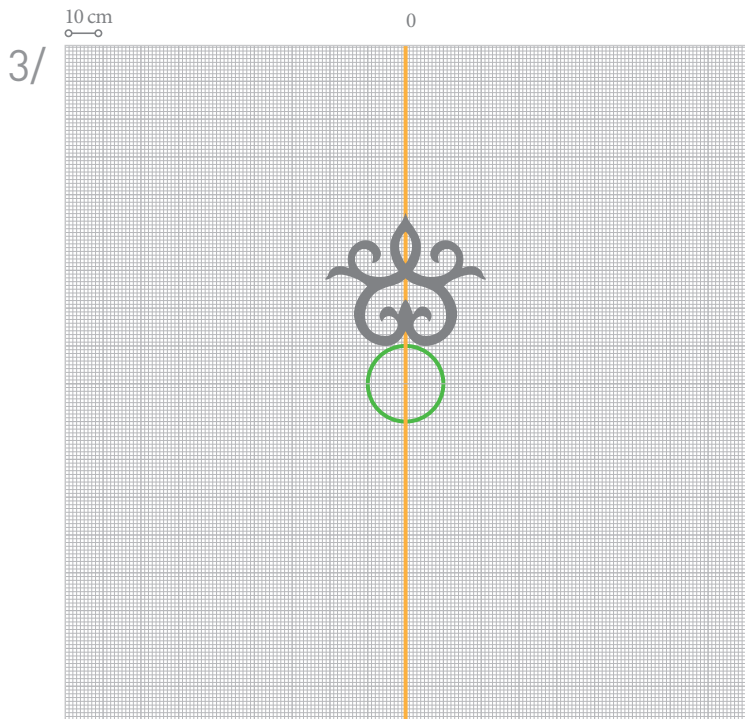

## SCALA G71

42,5

35

PUROTOUCH®  
Dimensions: 42,5 x 35 x 1,5 cm

DARING DIMENSIONS  
DESIGNED BY U

ULF MORITZ

FOR  
**ORAC**  
DECOR

SCALE 1/20  
INNER CIRCLE Ø 20 CM  
SCALA ELEMENTS: **4 UNITS**

FOLLOW THESE STEPS TO COMPLETE  
THE FIGURE PICTURED ON THE LEFT

DecoFix Pro

SCALE 1/20  
 INNER CIRCLE Ø 84 CM  
 SCALA ELEMENTS: **9 UNITS**

FOLLOW THESE STEPS TO COMPLETE  
 THE FIGURE PICTURED ON THE LEFT

# SCALA DIAMONDS

OTHER INSPIRING PROJECTS

Ø 40 cm  
SCALE 100%

Ø 40 cm  
SCALE 100%

Ø 20 cm