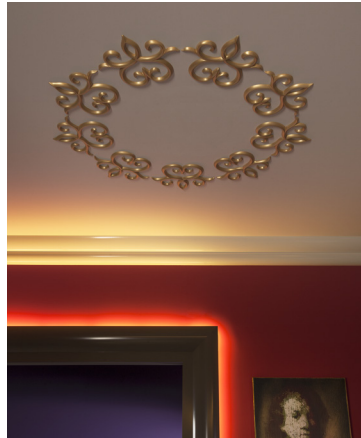

## SCALA G71

42,5

35

PUROTOUCH®  
Dimensions: 42,5 x 35 x 1,5 cm

DARING DIMENSIONS  
DESIGNED BY U

ULF MORITZ

FOR  
**ORAC**  
DECOR

SCALE 1/20  
INNER CIRCLE Ø 20 CM  
SCALA ELEMENTS: **4 UNITS**

FOLLOW THESE STEPS TO COMPLETE  
THE FIGURE PICTURED ON THE LEFT

DecoFix Pro

SCALE 1/20  
 INNER CIRCLE Ø 84 CM  
 SCALA ELEMENTS: **9 UNITS**

FOLLOW THESE STEPS TO COMPLETE  
 THE FIGURE PICTURED ON THE LEFT

# SCALA DIAMONDS

OTHER INSPIRING PROJECTS

Ø 40 cm  
SCALE 100%

Ø 40 cm  
SCALE 100%

Ø 20 cm