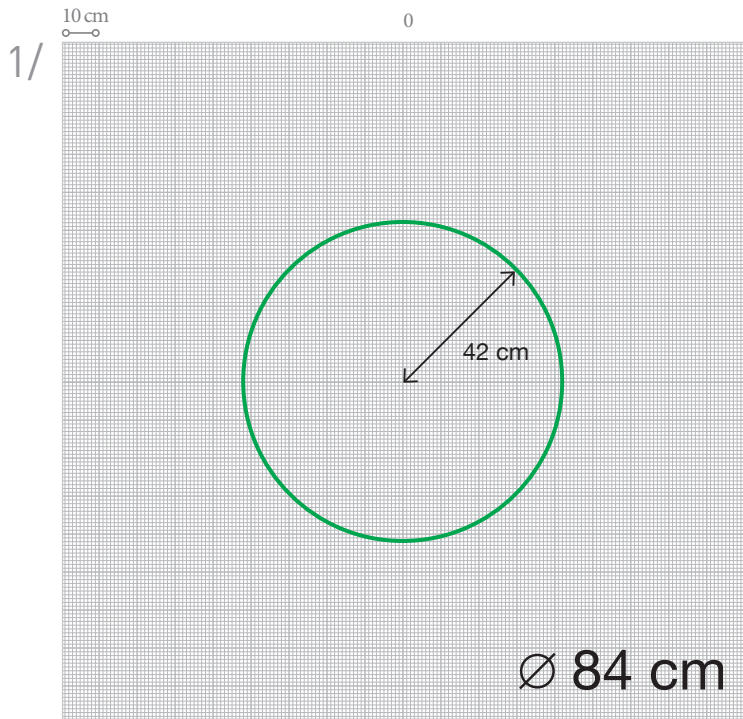

## SCALA G71

42,5

35

PUROTOUCH®  
Dimensions: 42,5 x 35 x 1,5 cm

DARING DIMENSIONS  
DESIGNED BY U

ULF MORITZ

FOR  
**ORAC**  
DECOR

SCALE 1/20  
INNER CIRCLE Ø 20 CM  
SCALA ELEMENTS: **4 UNITS**

FOLLOW THESE STEPS TO COMPLETE  
THE FIGURE PICTURED ON THE LEFT

DecoFix Pro

SCALE 1/20  
 INNER CIRCLE Ø 84 CM  
 SCALA ELEMENTS: **9 UNITS**

FOLLOW THESE STEPS TO COMPLETE  
 THE FIGURE PICTURED ON THE LEFT

# SCALA DIAMONDS

OTHER INSPIRING PROJECTS

Ø 40 cm  
SCALE 100%

Ø 40 cm  
SCALE 100%

Ø 20 cm