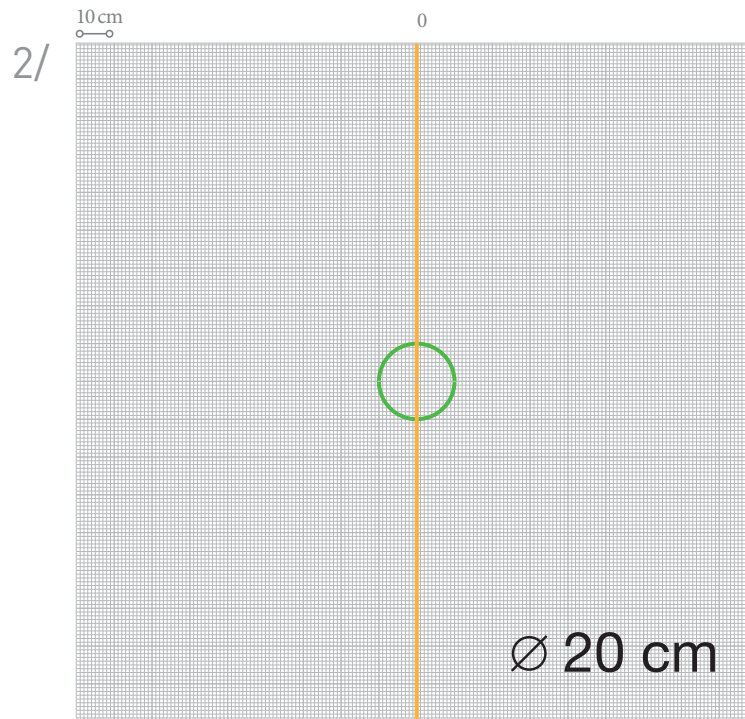

## SCALA G71

42,5

35

PUROTOUCH®  
Dimensions: 42,5 x 35 x 1,5 cm

DARING DIMENSIONS  
DESIGNED BY U

ULF MORITZ

FOR  
**ORAC**  
DECOR

SCALE 1/20  
INNER CIRCLE Ø 20 CM  
SCALA ELEMENTS: **4 UNITS**

FOLLOW THESE STEPS TO COMPLETE  
THE FIGURE PICTURED ON THE LEFT

DecoFix Pro

SCALE 1/20  
 INNER CIRCLE Ø 84 CM  
 SCALA ELEMENTS: **9 UNITS**

FOLLOW THESE STEPS TO COMPLETE  
 THE FIGURE PICTURED ON THE LEFT

# SCALA DIAMONDS

OTHER INSPIRING PROJECTS

Ø 40 cm  
SCALE 100%

Ø 40 cm  
SCALE 100%

Ø 20 cm