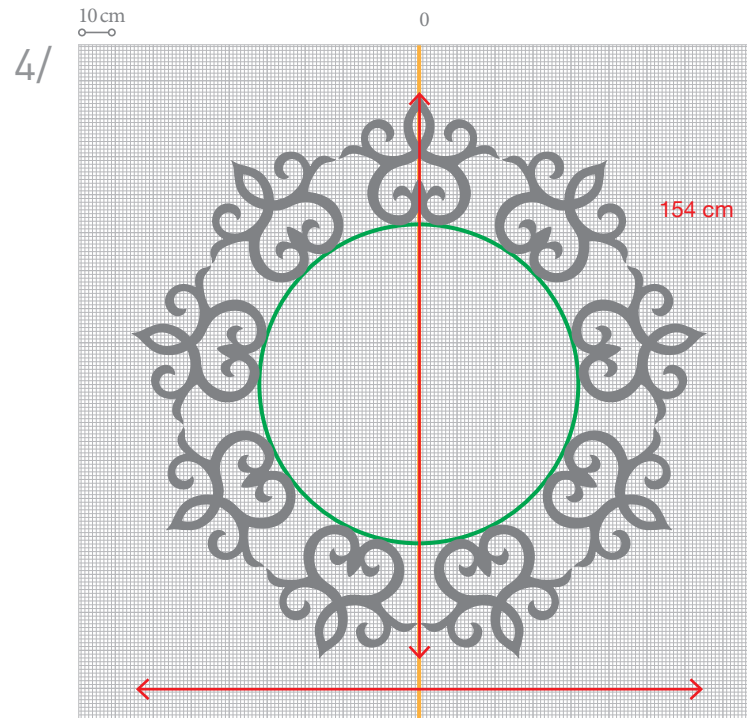

## SCALA G71

42,5

35

PUROTOUCH®  
Dimensions: 42,5 x 35 x 1,5 cm

DARING DIMENSIONS  
DESIGNED BY U

ULF MORITZ

FOR  
**ORAC**  
DECOR

SCALE 1/20  
INNER CIRCLE Ø 20 CM  
SCALA ELEMENTS: **4 UNITS**

FOLLOW THESE STEPS TO COMPLETE  
THE FIGURE PICTURED ON THE LEFT

DecoFix Pro

SCALE 1/20  
 INNER CIRCLE Ø 84 CM  
 SCALA ELEMENTS: **9 UNITS**

FOLLOW THESE STEPS TO COMPLETE  
 THE FIGURE PICTURED ON THE LEFT

# SCALA DIAMONDS

OTHER INSPIRING PROJECTS

Ø 40 cm  
SCALE 100%

Ø 40 cm  
SCALE 100%

Ø 20 cm